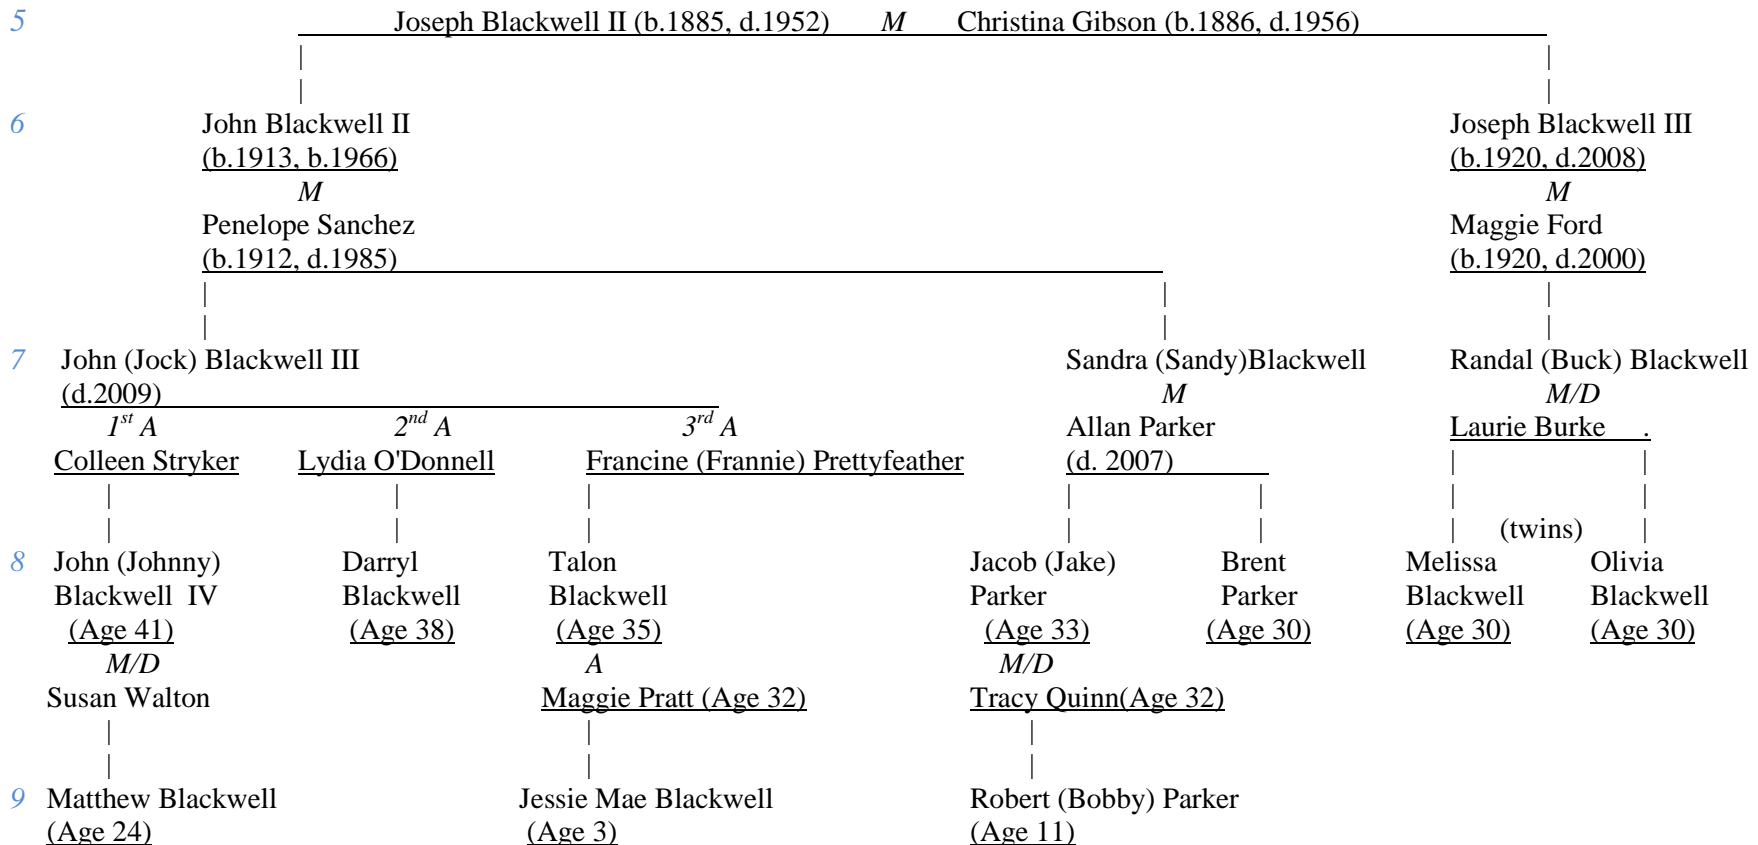

The Blackwells

Generations 5 through 9

Key:

M=Marriage, D=Divorce, A=Affair that produced a child, b=Birth, d=Death

Subject to change as the books are released. This is what the family tree looks like at the beginning of *Gambling On a Secret* with the ages of the characters listed as the age they are at the beginning of their stories.